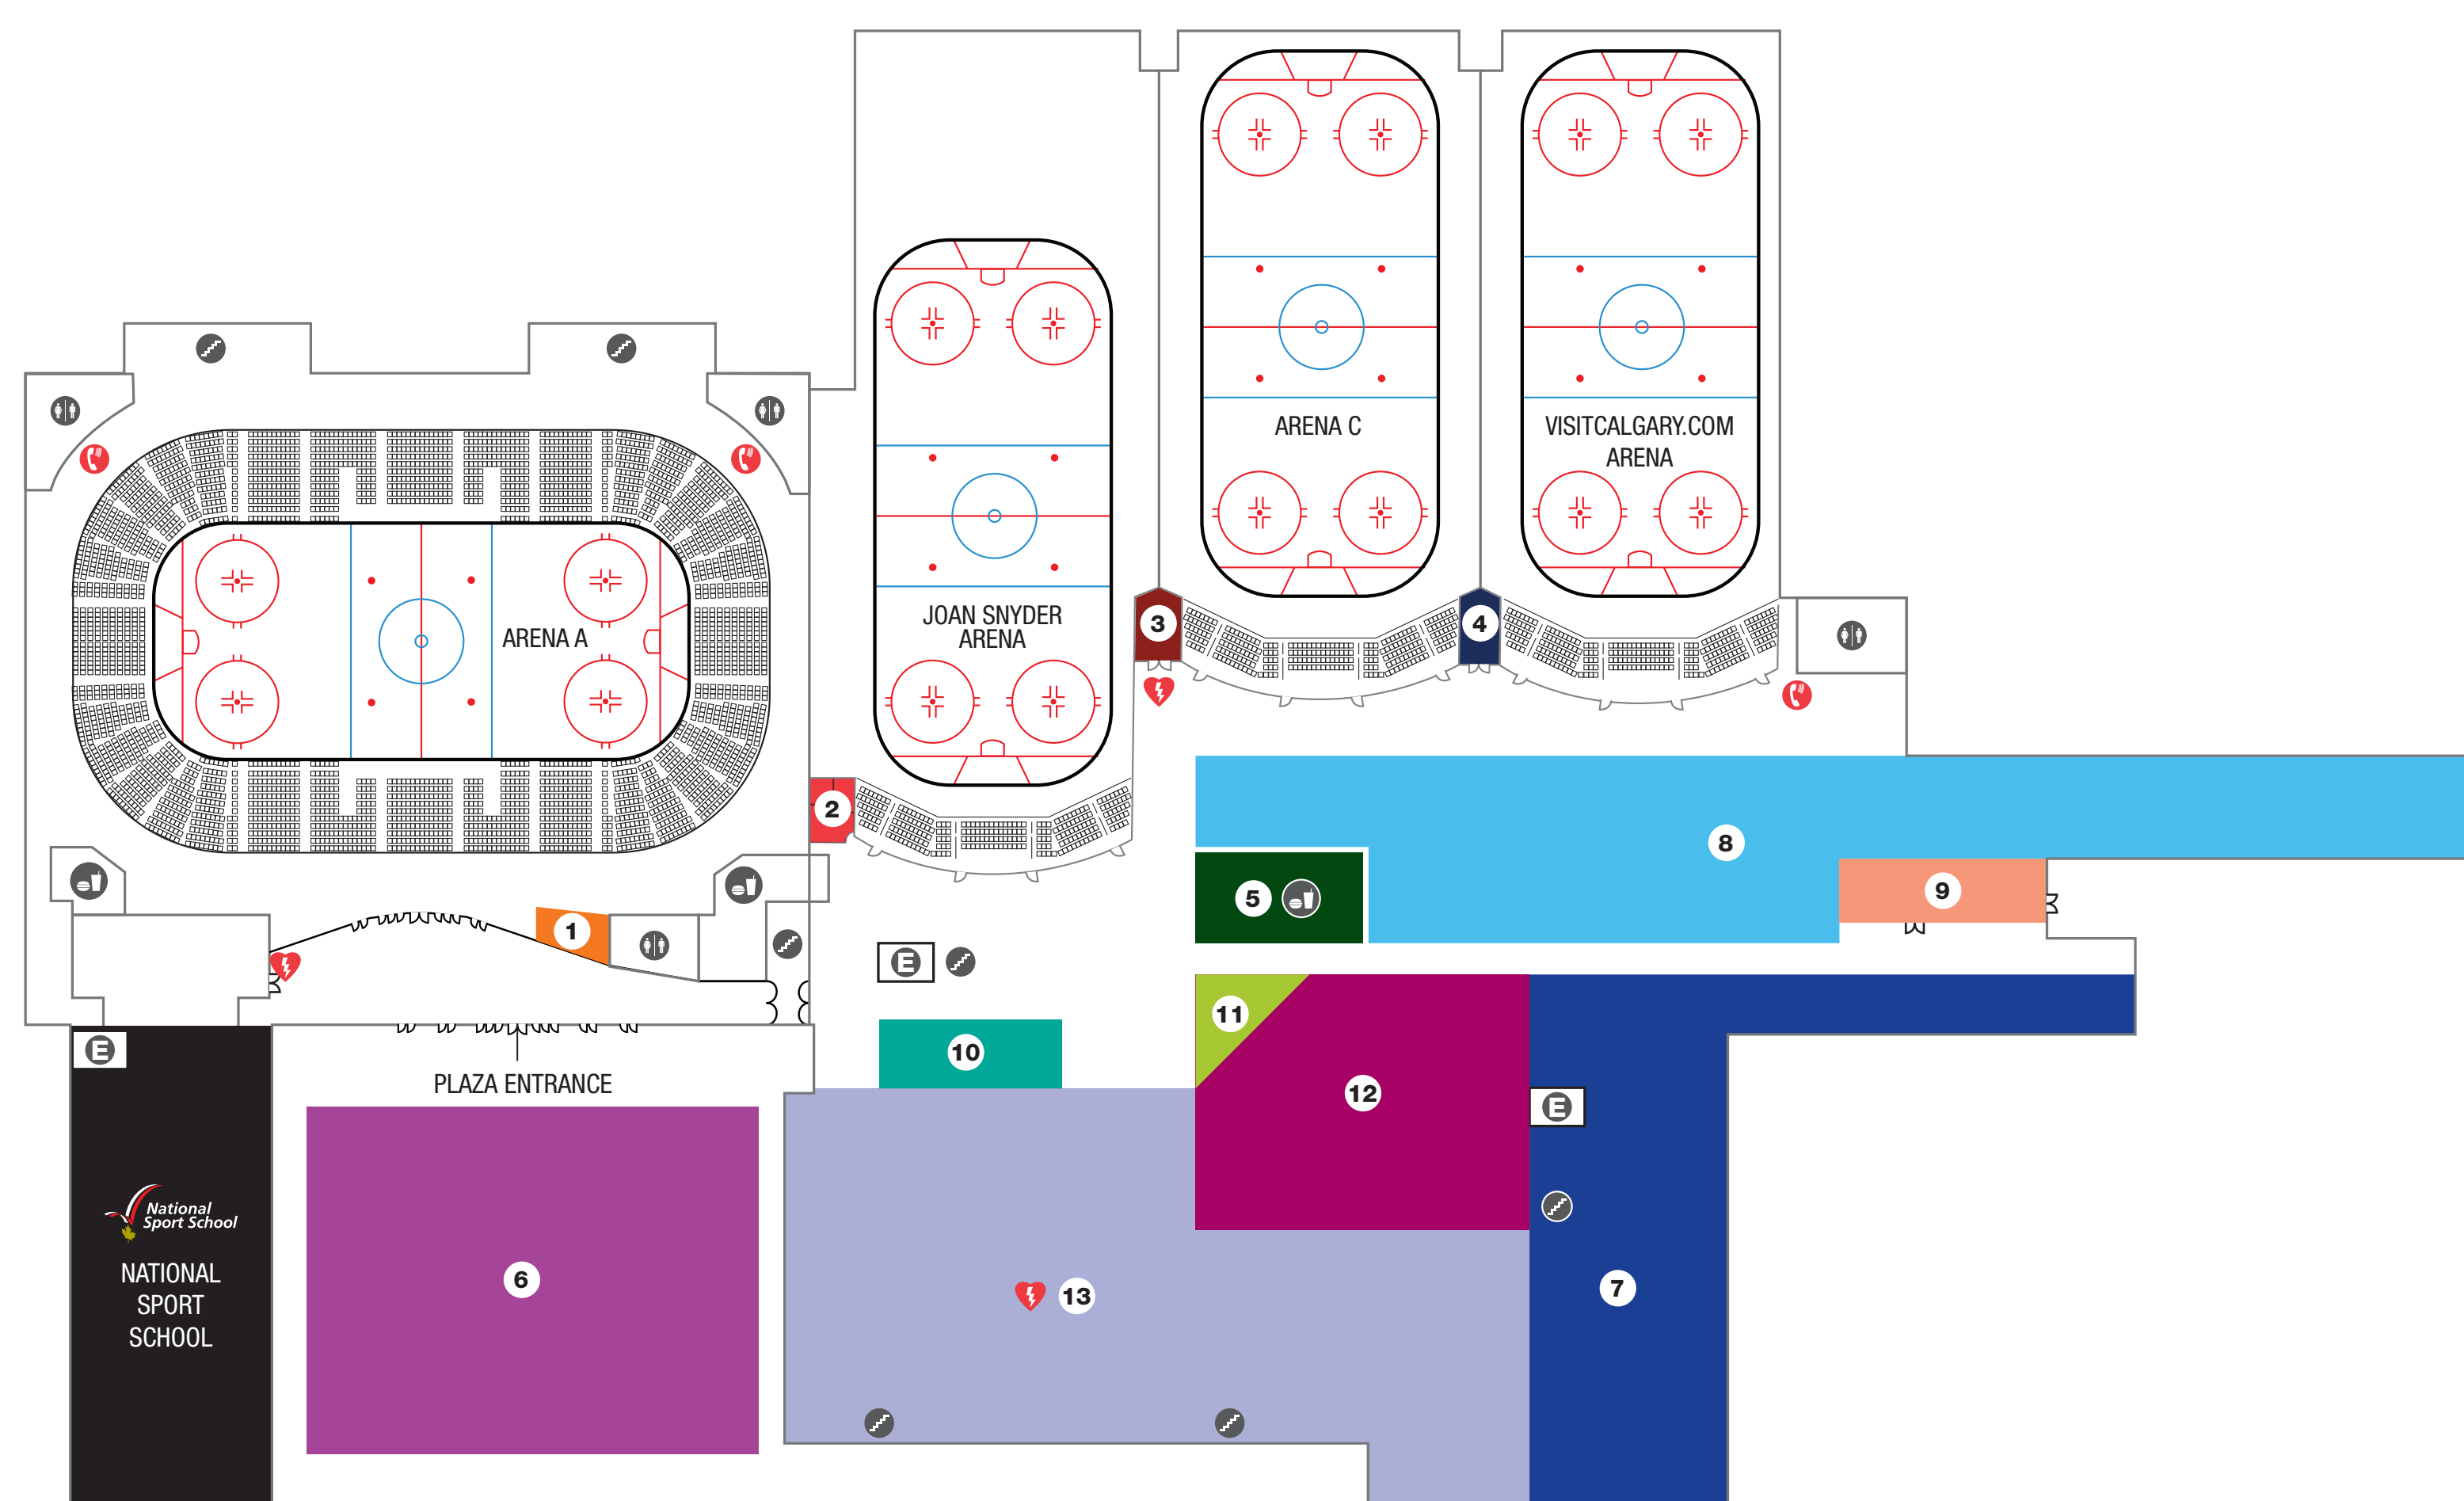

E EVENT FLOOR

- 1-12 Dressing Rooms
- Ref A/B/C/D Dressing Rooms
- 17 Female Dressing Rooms
- 18 Arena Office
- 19 Skating/Program Offices/WHCL
- 20-22 M1/M2 Public Dressing Rooms
- 23-25 M3/M4/M5/M6 Dressing Rooms
- 26 Catering Services
- 27 Ice Plant
- 28 Operations Office
- 29 Skate Sharpening/Proshop

M MAIN FLOOR

- 1 Box Office
- 2 Security
- 3 Shane Homes Room
- 4 Excel Homes Room
- 5 Garden Cafe
- 6 WorleyParsons Plaza
- 7 High Performance Training Fitness
- 8 Ice House
- 9 The WinSport Chamber by Power Watts
- 10 Retail
- 11 Guest Services
- 12 Medical Clinic
- 13 Public Fitness

4&5 FOURTH & FIFTH FLOOR

3 THIRD FLOOR

2 SECOND FLOOR

- 1 John Langille Room
- 2-4 Meeting Rooms
- 5 Molson Canadian Hockey House
- 6 Multi-Purpose Rooms a/b/c
- 7 High Performance Training Centre