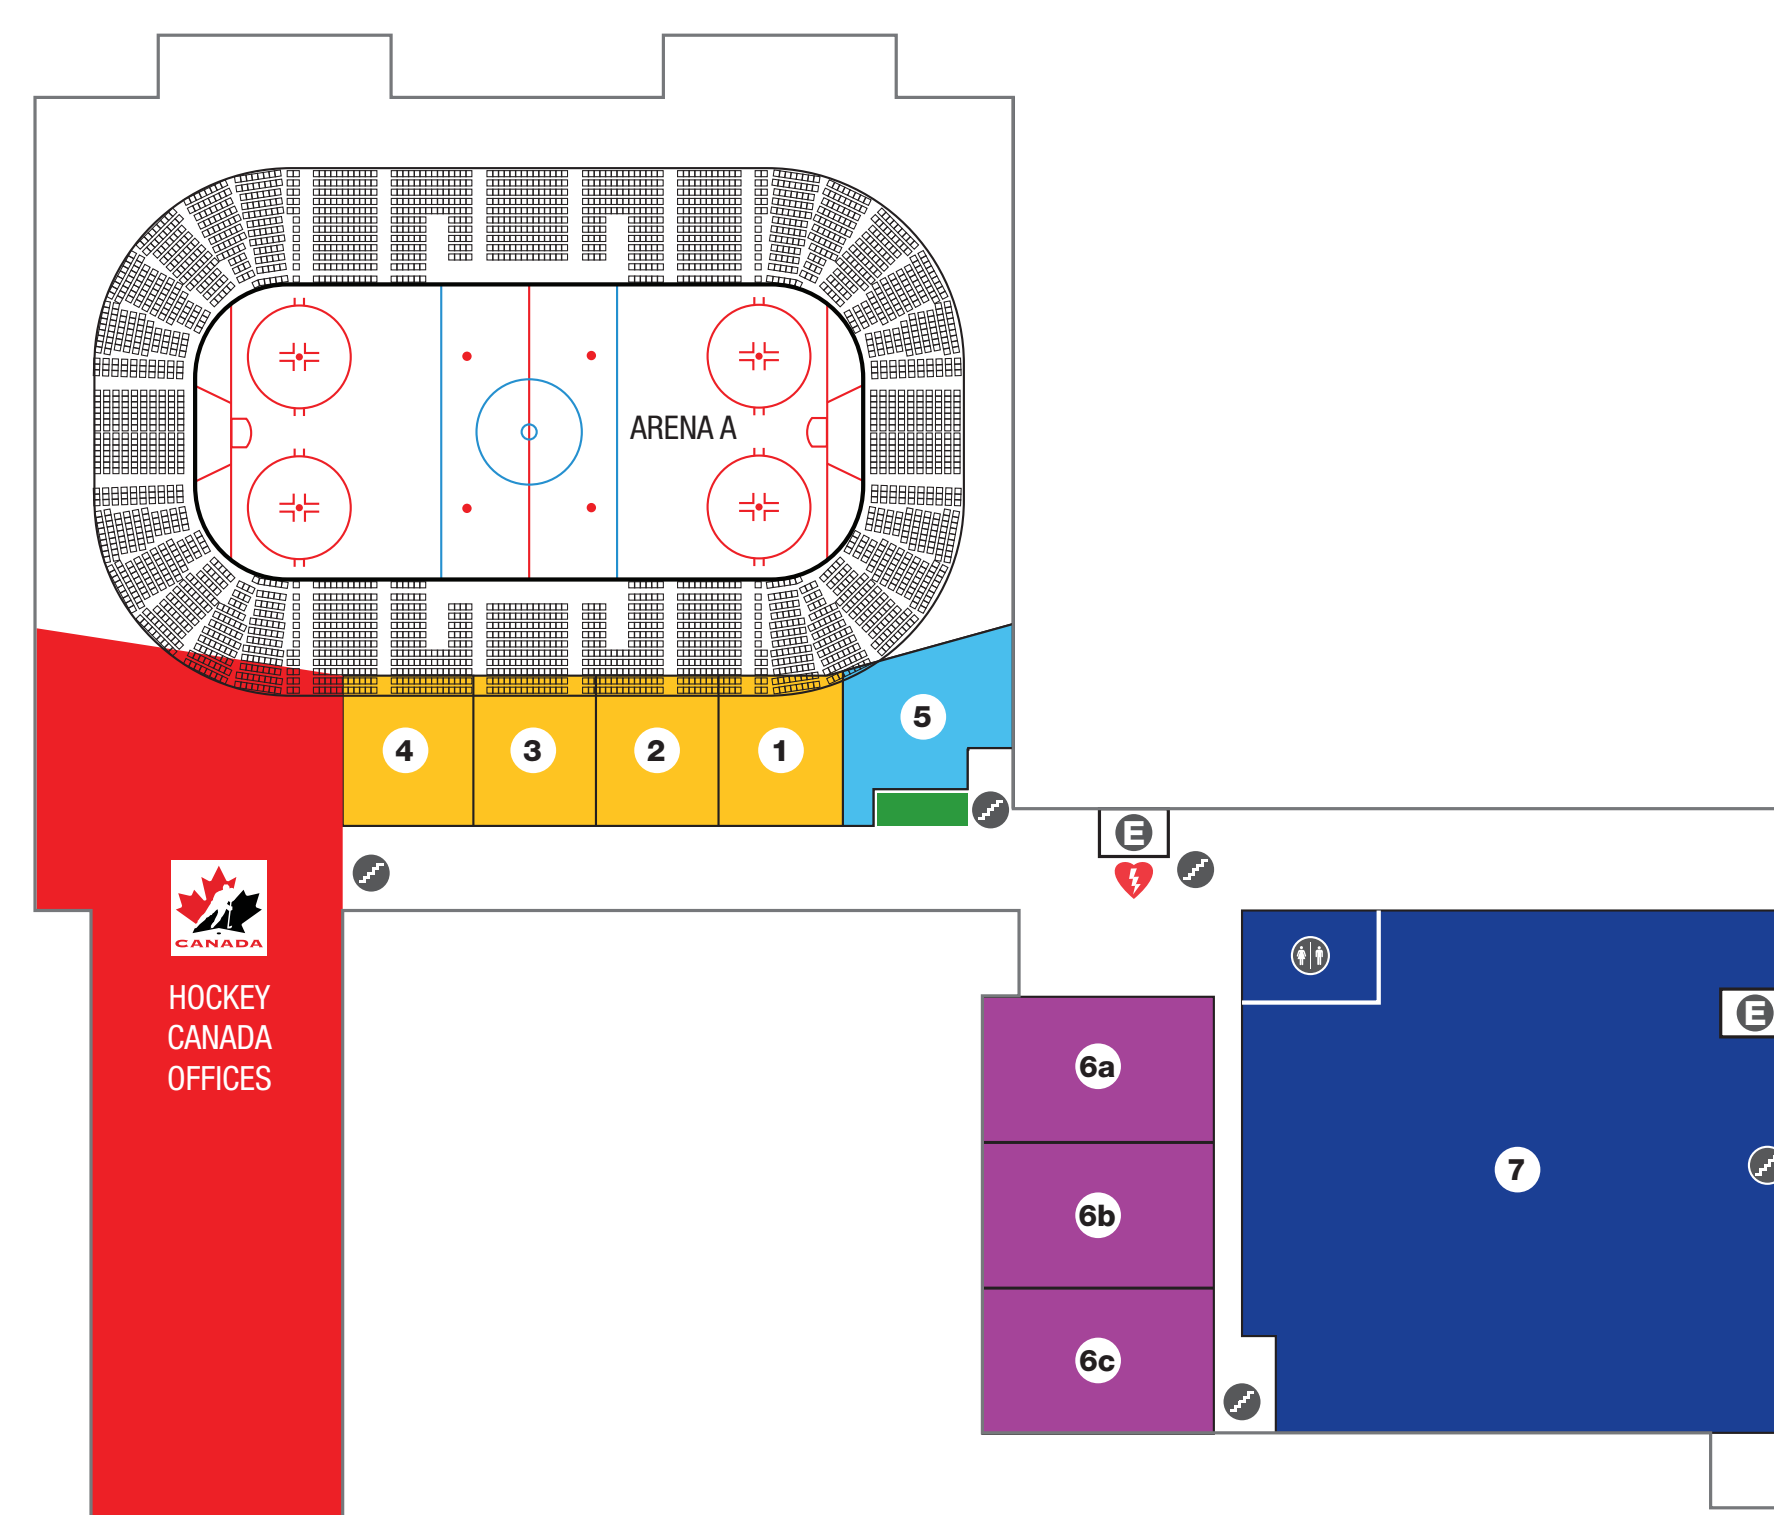

E EVENT FLOOR

- 1-12 Dressing Rooms
- Ref A/B/C/D Dressing Rooms
- 17 Female Dressing Rooms
- 18 Arena Office
- 19 Skating/Program Offices/WHCL
- 20-22 M1/M2 Public Dressing Rooms
- 23-25 M3/M4/M5/M6 Dressing Rooms
- 26 Catering Services
- 27 Ice Plant
- 28 Operations Office
- 29 Skate Sharpening/Proshop

M MAIN FLOOR

- 1 Box Office
- 2 Security
- 3 Shane Homes Room
- 4 Excel Homes Room
- 5 Garden Cafe
- 6 WorleyParsons Plaza
- 7 High Performance Training Fitness
- 8 Ice House
- 9 The WinSport Chamber by Power Watts
- 10 Retail
- 11 Guest Services
- 12 Medical Clinic
- 13 Public Fitness

4&5 FOURTH & FIFTH FLOOR

3 THIRD FLOOR

2 SECOND FLOOR

- 1 John Langille Room
- 2-4 Meeting Rooms
- 5 Molson Canadian Hockey House
- 6 Multi-Purpose Rooms a/b/c
- 7 High Performance Training Centre