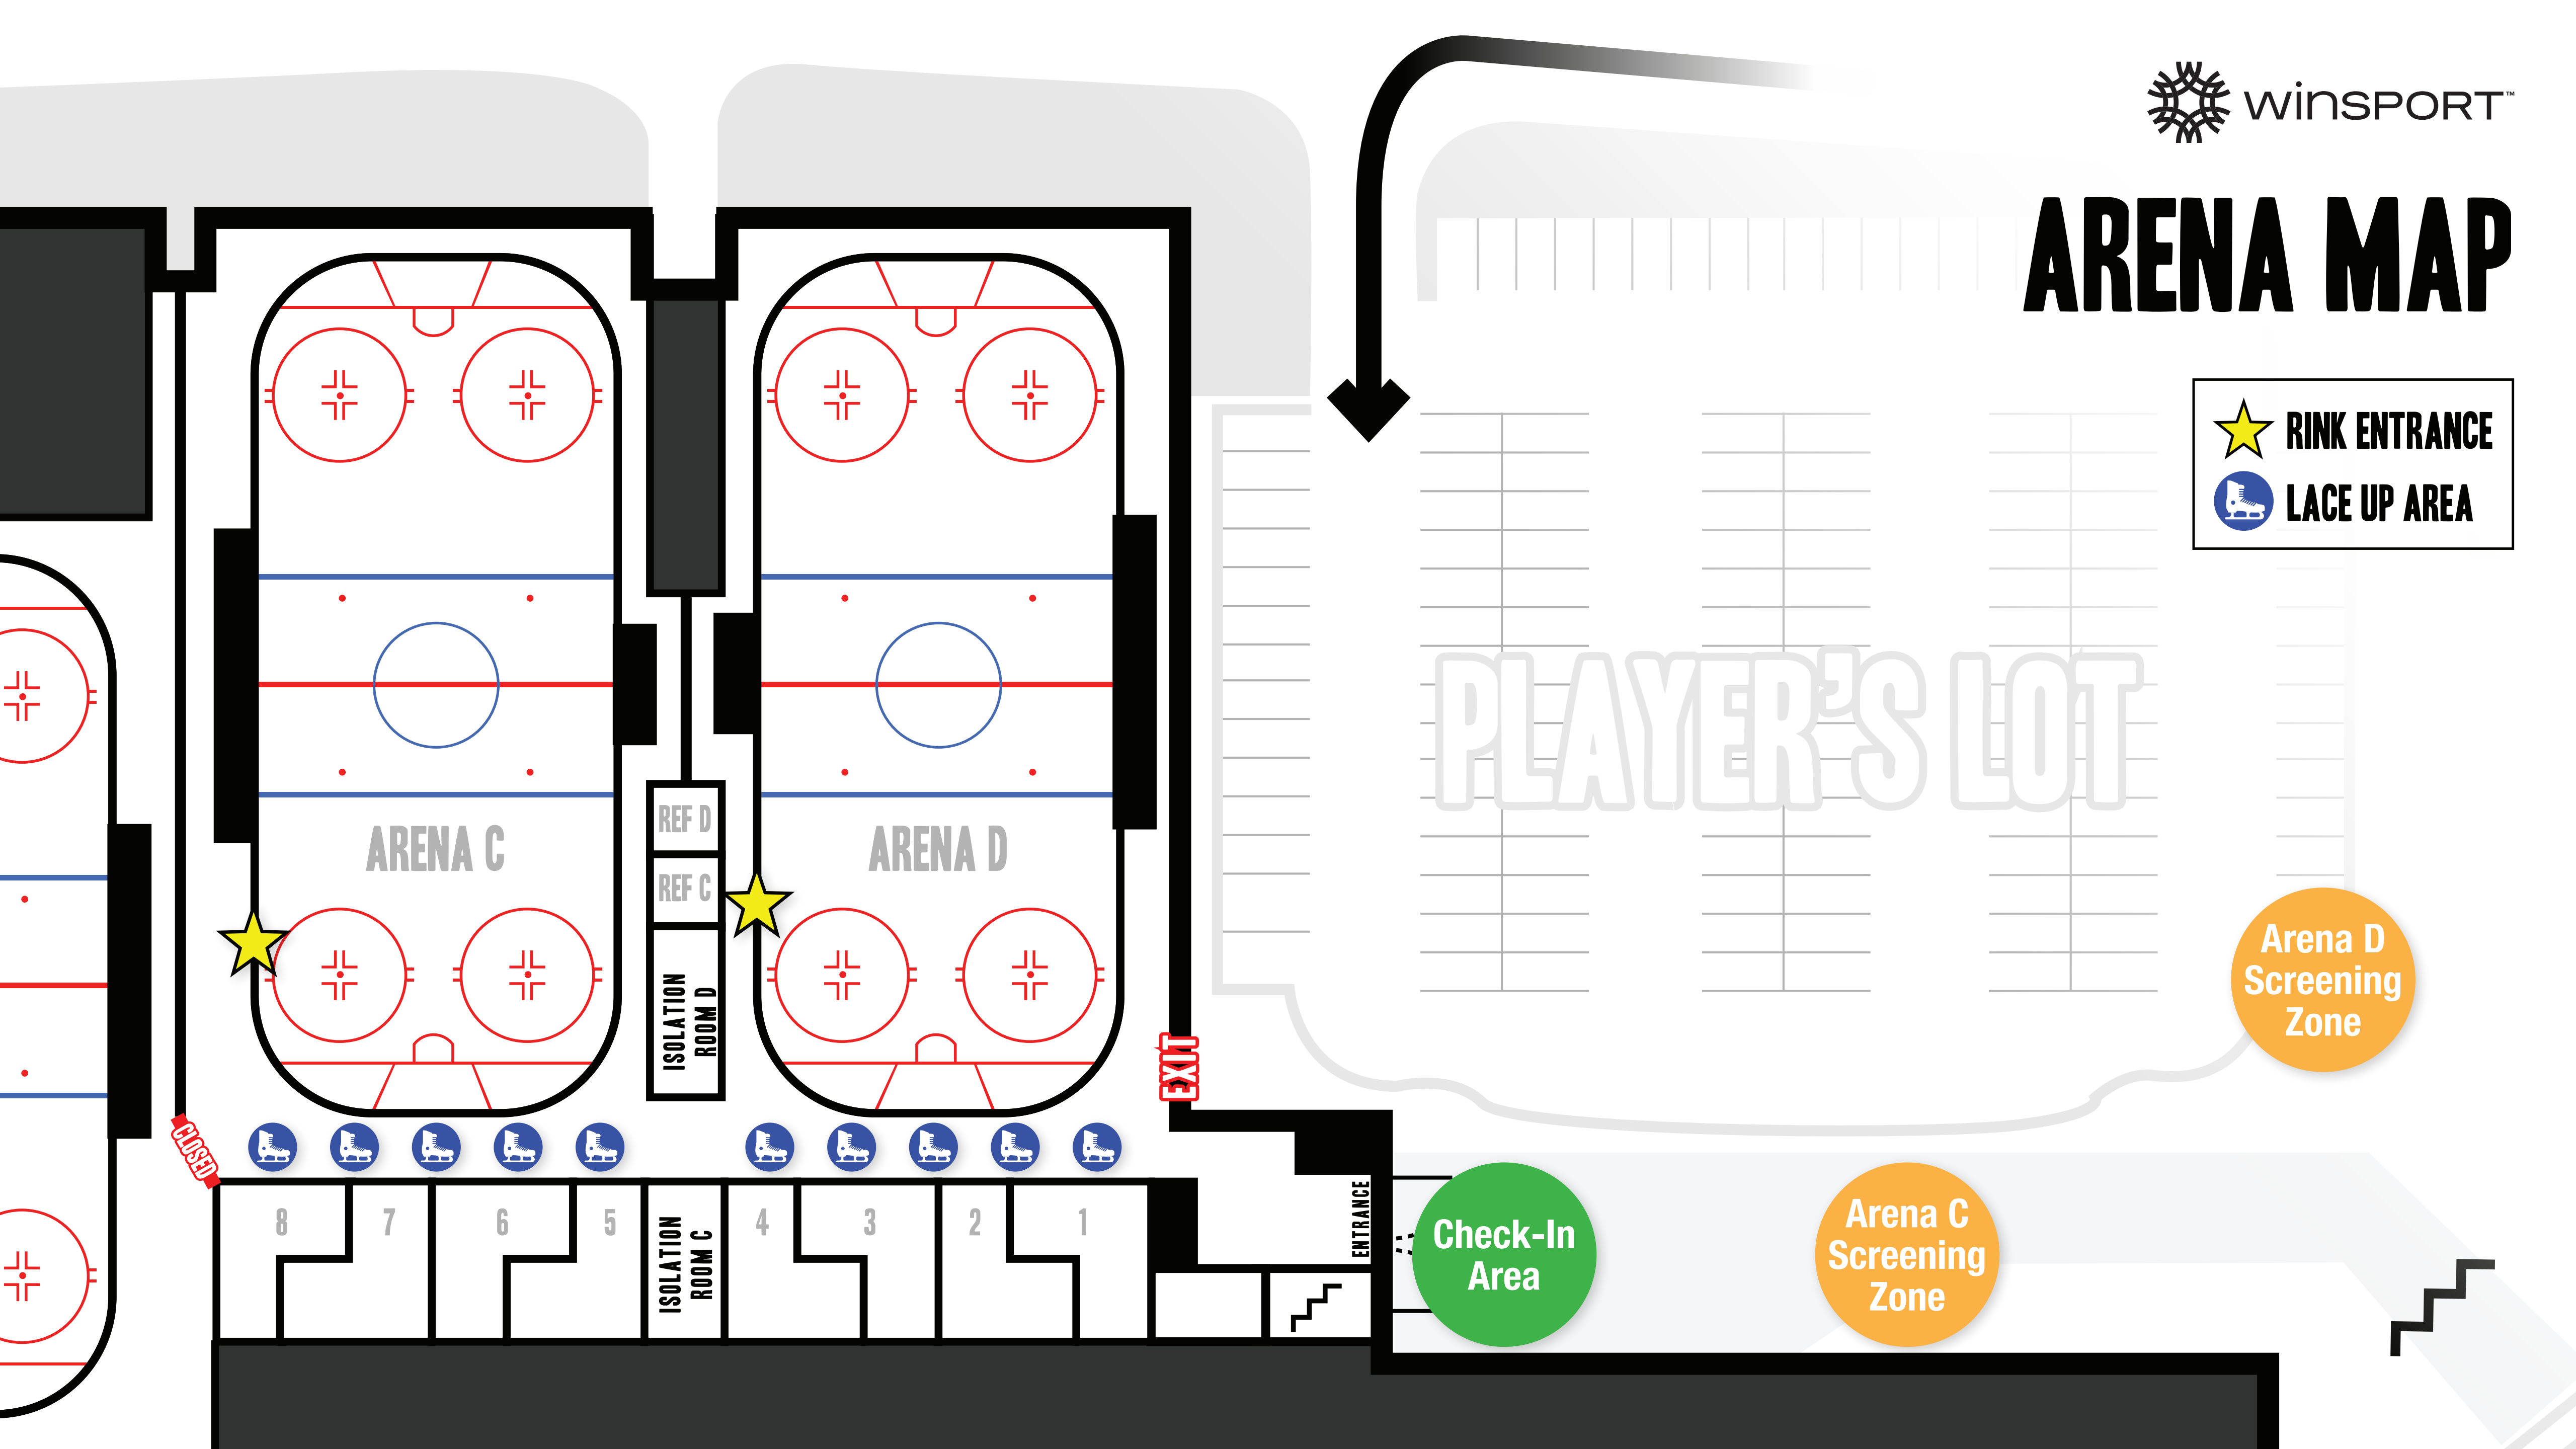

ARENA MAP

★ RINK ENTRANCE
🏒 LACE UP AREA

PLAYER'S LOT

Check-In Area

Arena C Screening Zone

Arena D Screening Zone

CLOSED

EXIT

ENTRANCE

ARENA C

ARENA D

REF D

REF C

ISOLATION ROOM D

ISOLATION ROOM C

8

7

6

5

4

3

2

1