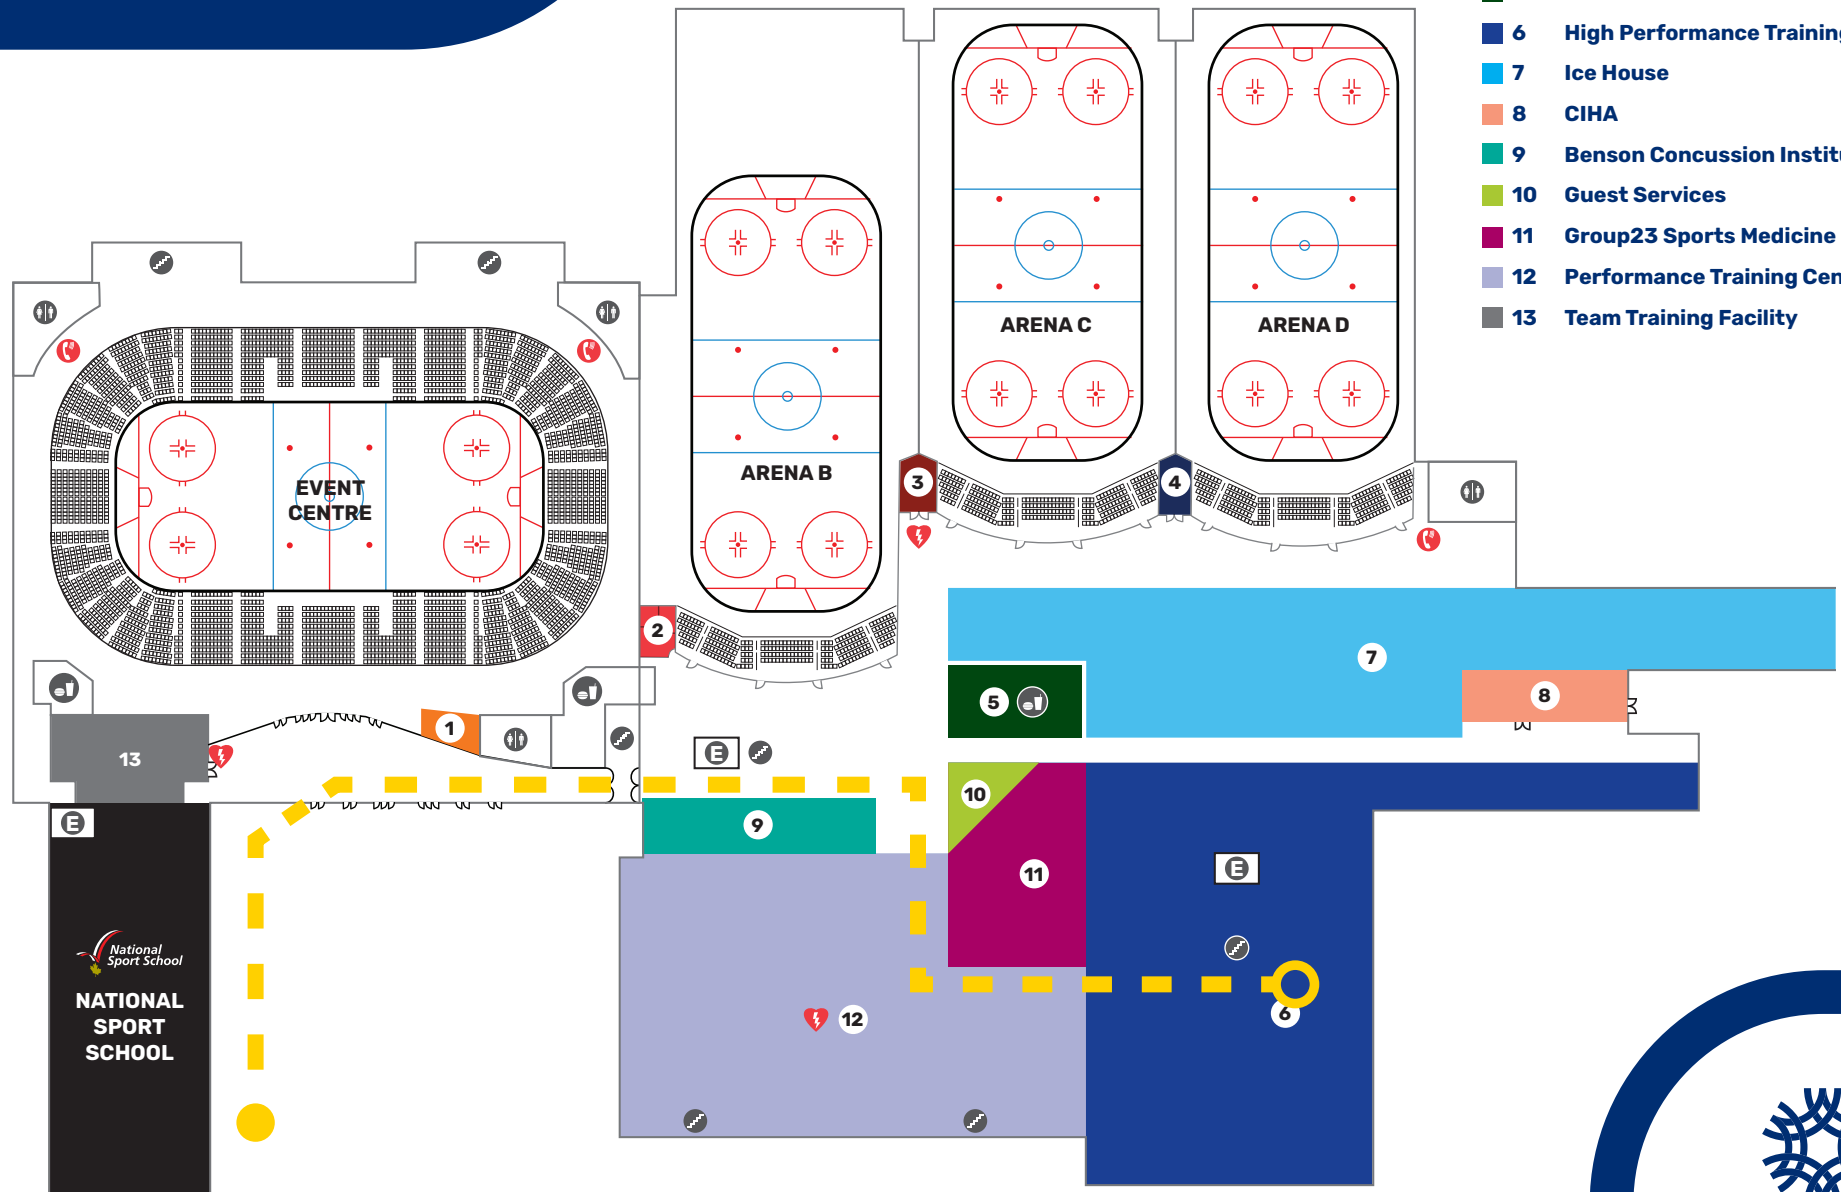

WinSport Gymnasium

Legend

- 1 Box Office
- 2 Security
- 3 Arena B/C Meeting Room
- 4 Arena C/D Meeting Room
- 5 Garden Cafe
- 6 High Performance Training Centre
- 7 Ice House
- 8 CIHA
- 9 Benson Concussion Institute
- 10 Guest Services
- 11 Group23 Sports Medicine
- 12 Performance Training Centre
- 13 Team Training Facility