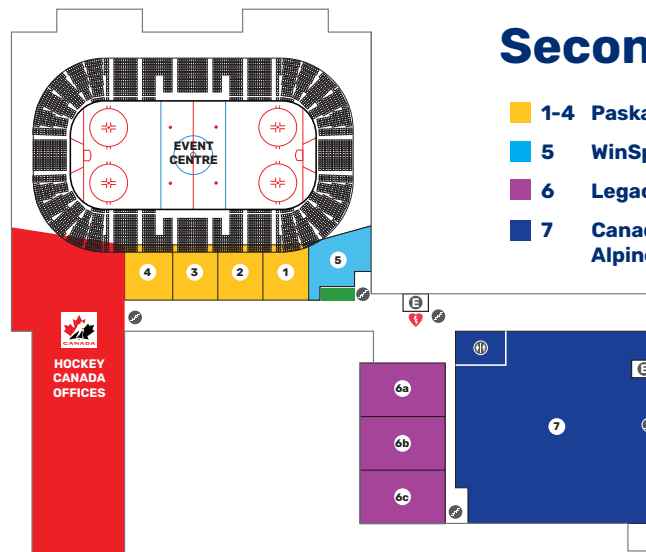

Second Floor

- 1-4 Paskapoo Meeting Rooms
- 5 WinSport Hockey House
- 6 Legacy Rooms A,B,C
- 7 Canadian Sport Institute Alberta / Alpine Canada / Luge Canada