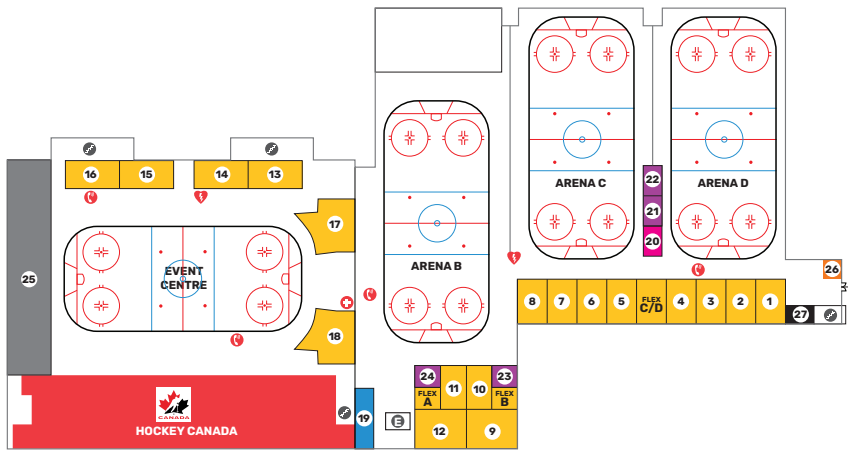

# Markin MacPhail Centre Floor Map

## Event Floor

- 1-18 Dressing Rooms
- 19 CIHA Locker Room
- 20 Female Dressing Room
- 21-24 Referee Dressing Rooms
- 25 Catering Services / Kitchen
- 26 Arena Offices
- 27 Breakaway Sports

## Main Floor

- 1 Box Office
- 2 Security
- 3 Arena B/C Meeting Room
- 4 Arena C/D Meeting Room
- 5 Garden Cafe
- 6 High Performance Training Centre
- 7 Ice House
- 8 CIHA
- 9 Benson Concussion Institute
- 10 Guest Services
- 11 Group23 Sports Medicine
- 12 Performance Training Centre
- 13 Team Training Facility