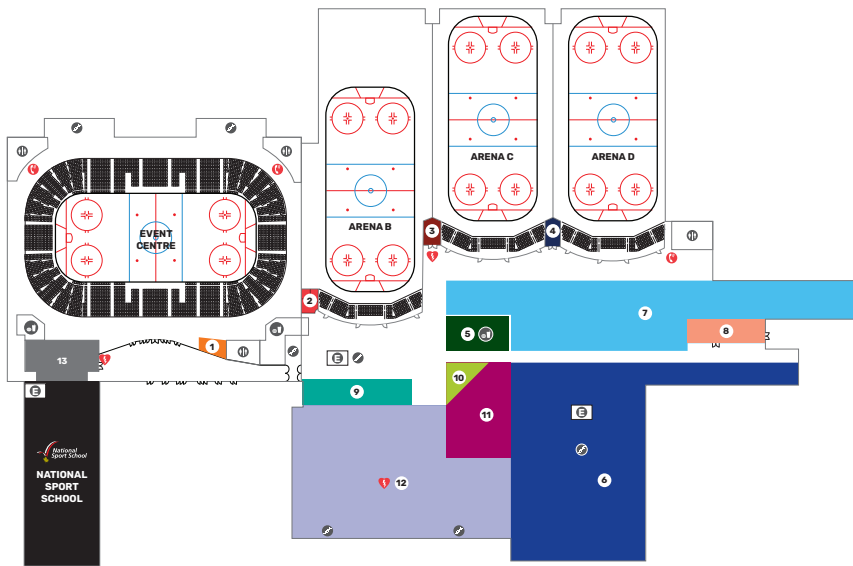

# Markin MacPhail Centre Floor Map

## Event Floor

- 1-18 Dressing Rooms
- 19 CIHA Locker Room
- 20 Female Dressing Room
- 21-24 Referee Dressing Rooms
- 25 Catering Services / Kitchen
- 26 Arena Offices
- 27 Breakaway Sports

## Main Floor

- 1 Box Office
- 2 Security
- 3 Arena B/C Meeting Room
- 4 Arena C/D Meeting Room
- 5 Garden Cafe
- 6 High Performance Training Centre
- 7 Ice House
- 8 CIHA
- 9 Benson Concussion Institute
- 10 Guest Services
- 11 Group23 Sports Medicine
- 12 Performance Training Centre
- 13 Team Training Facility