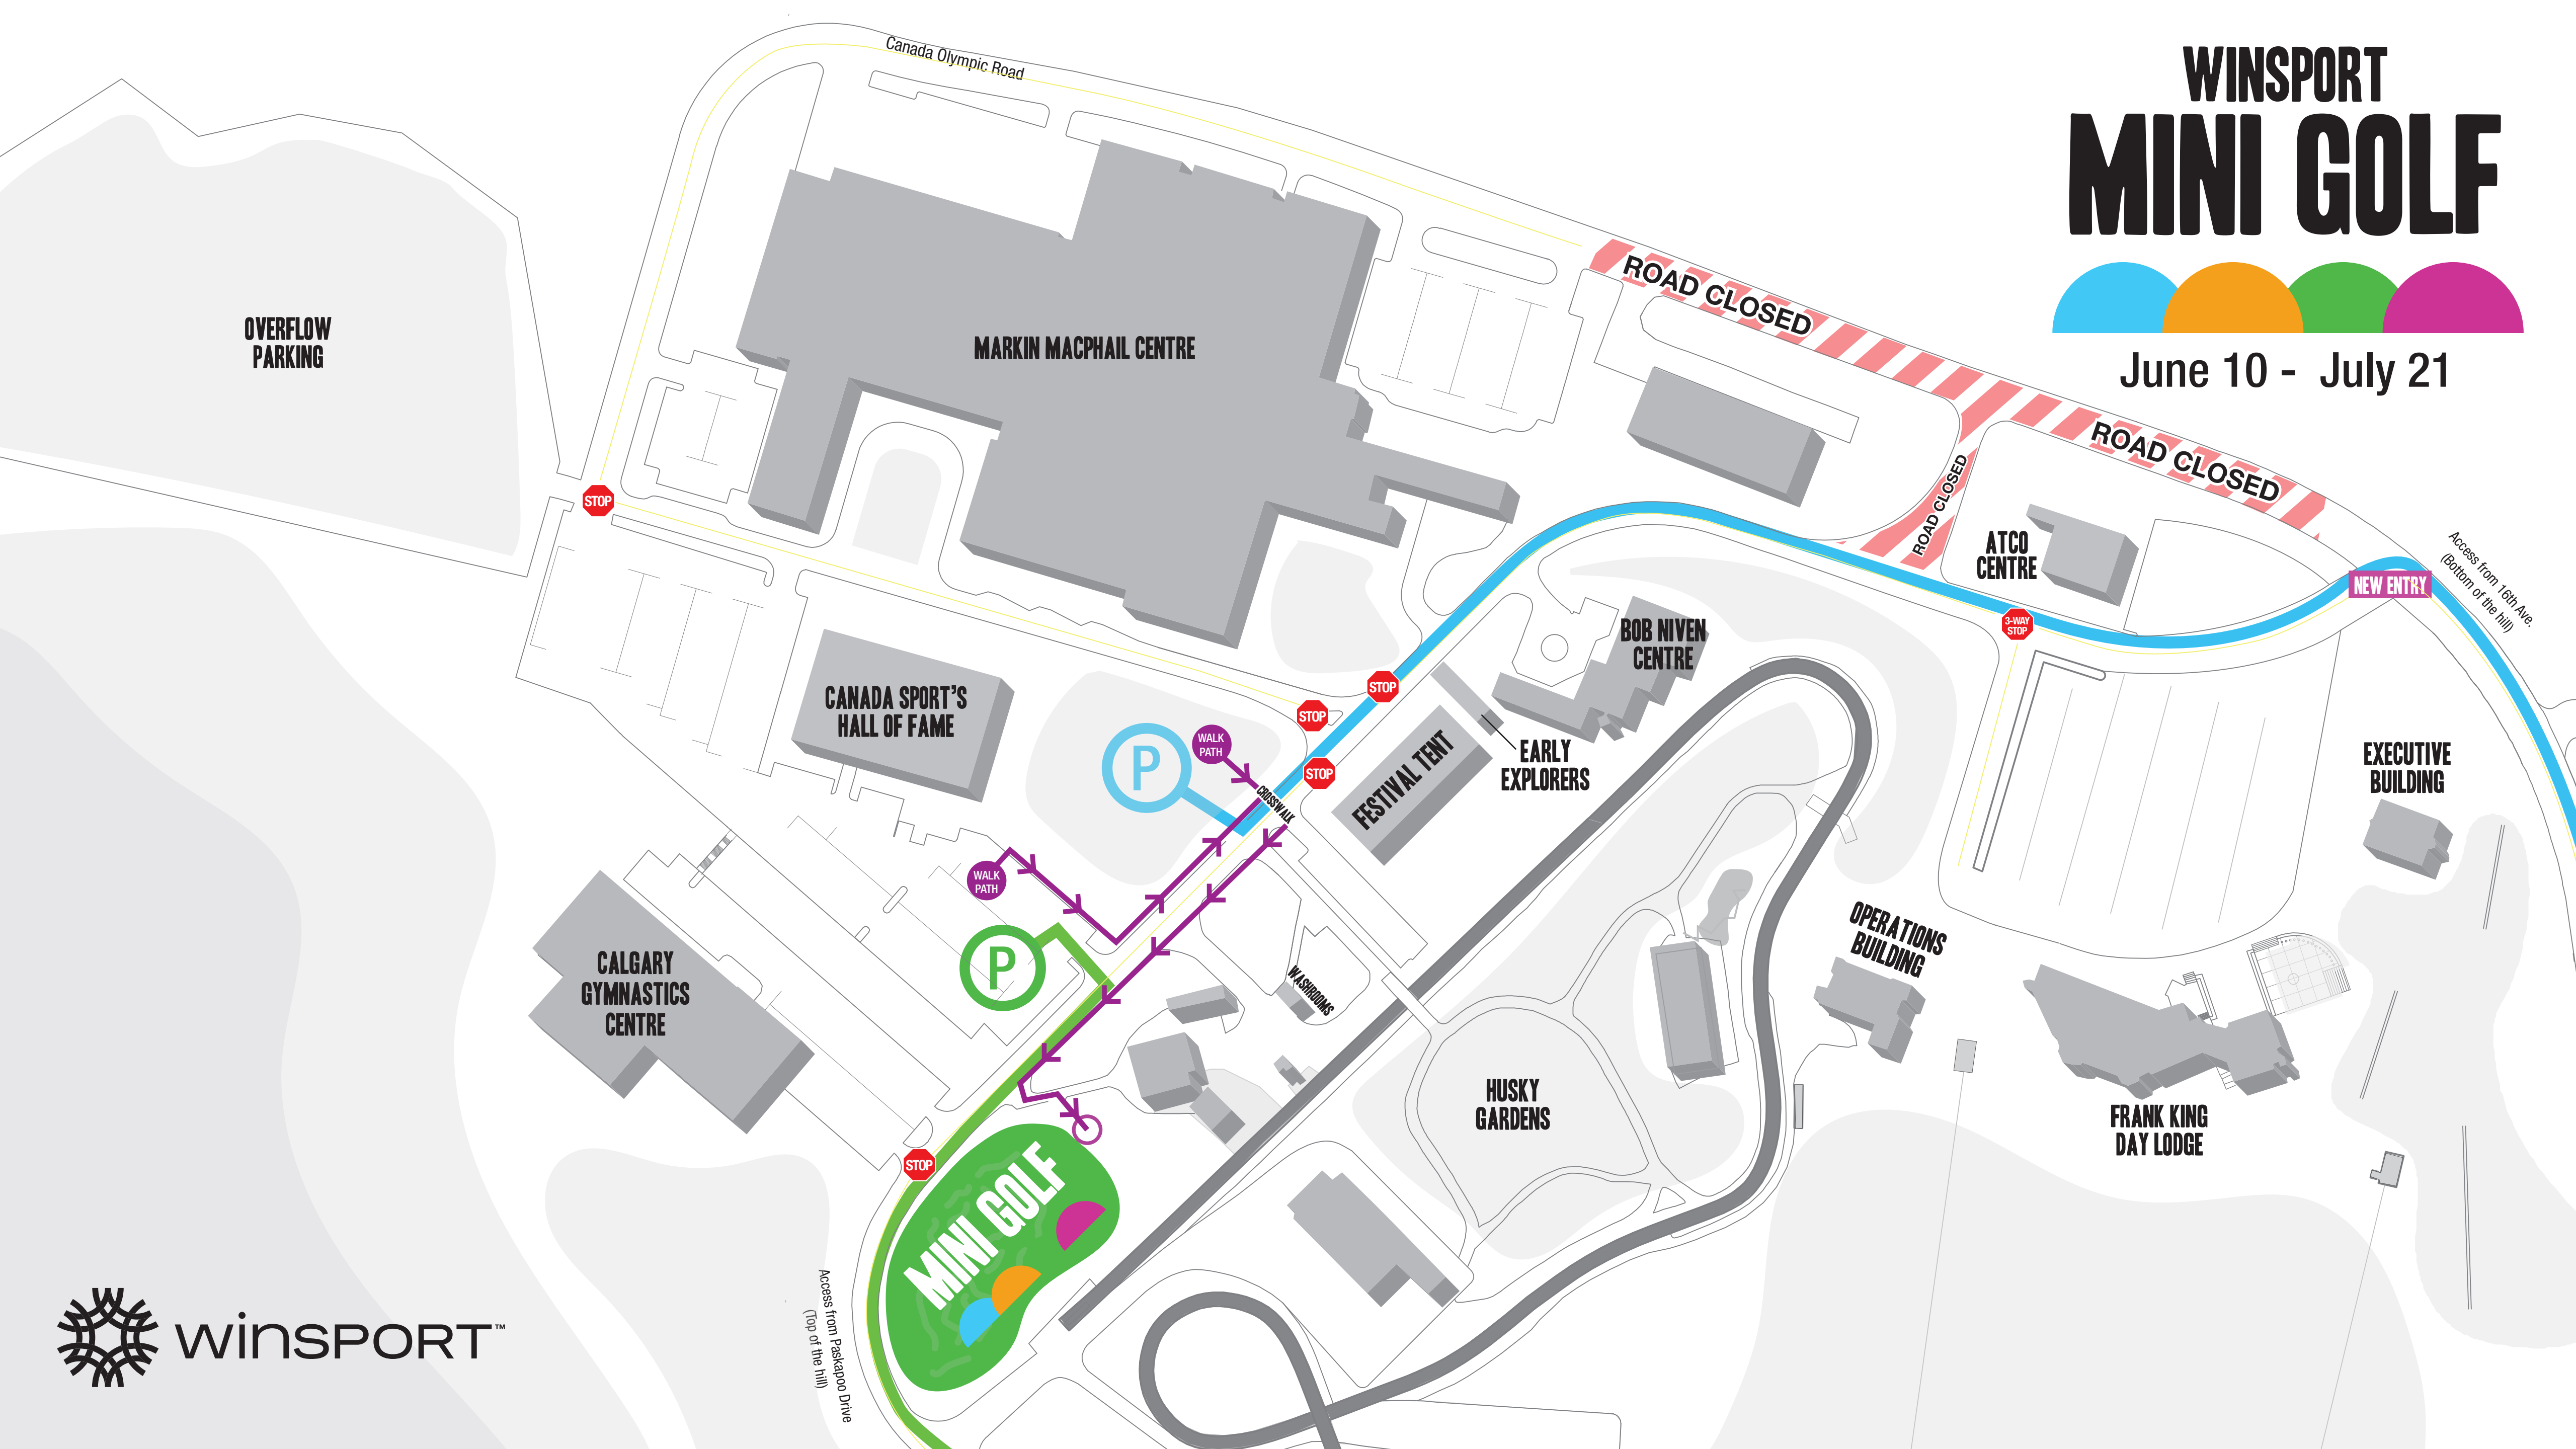

# WINSPORT MINI GOLF

June 10 - July 21

OVERFLOW  
PARKING

MARKIN MACPHAIL CENTRE

ROAD CLOSED

ROAD CLOSED

ROAD CLOSED

NEW ENTRY

Access from 16th Ave.  
(Bottom of the hill)

ATCO CENTRE

BOB NIVEN CENTRE

EARLY EXPLORERS

FESTIVAL TENT

EXECUTIVE BUILDING

OPERATIONS BUILDING

FRANK KING DAY LODGE

HUSKY GARDENS

CANADA SPORT'S HALL OF FAME

CALGARY GYMNASTICS CENTRE

MINI GOLF

Access from Paskapoo Drive  
(Top of the hill)