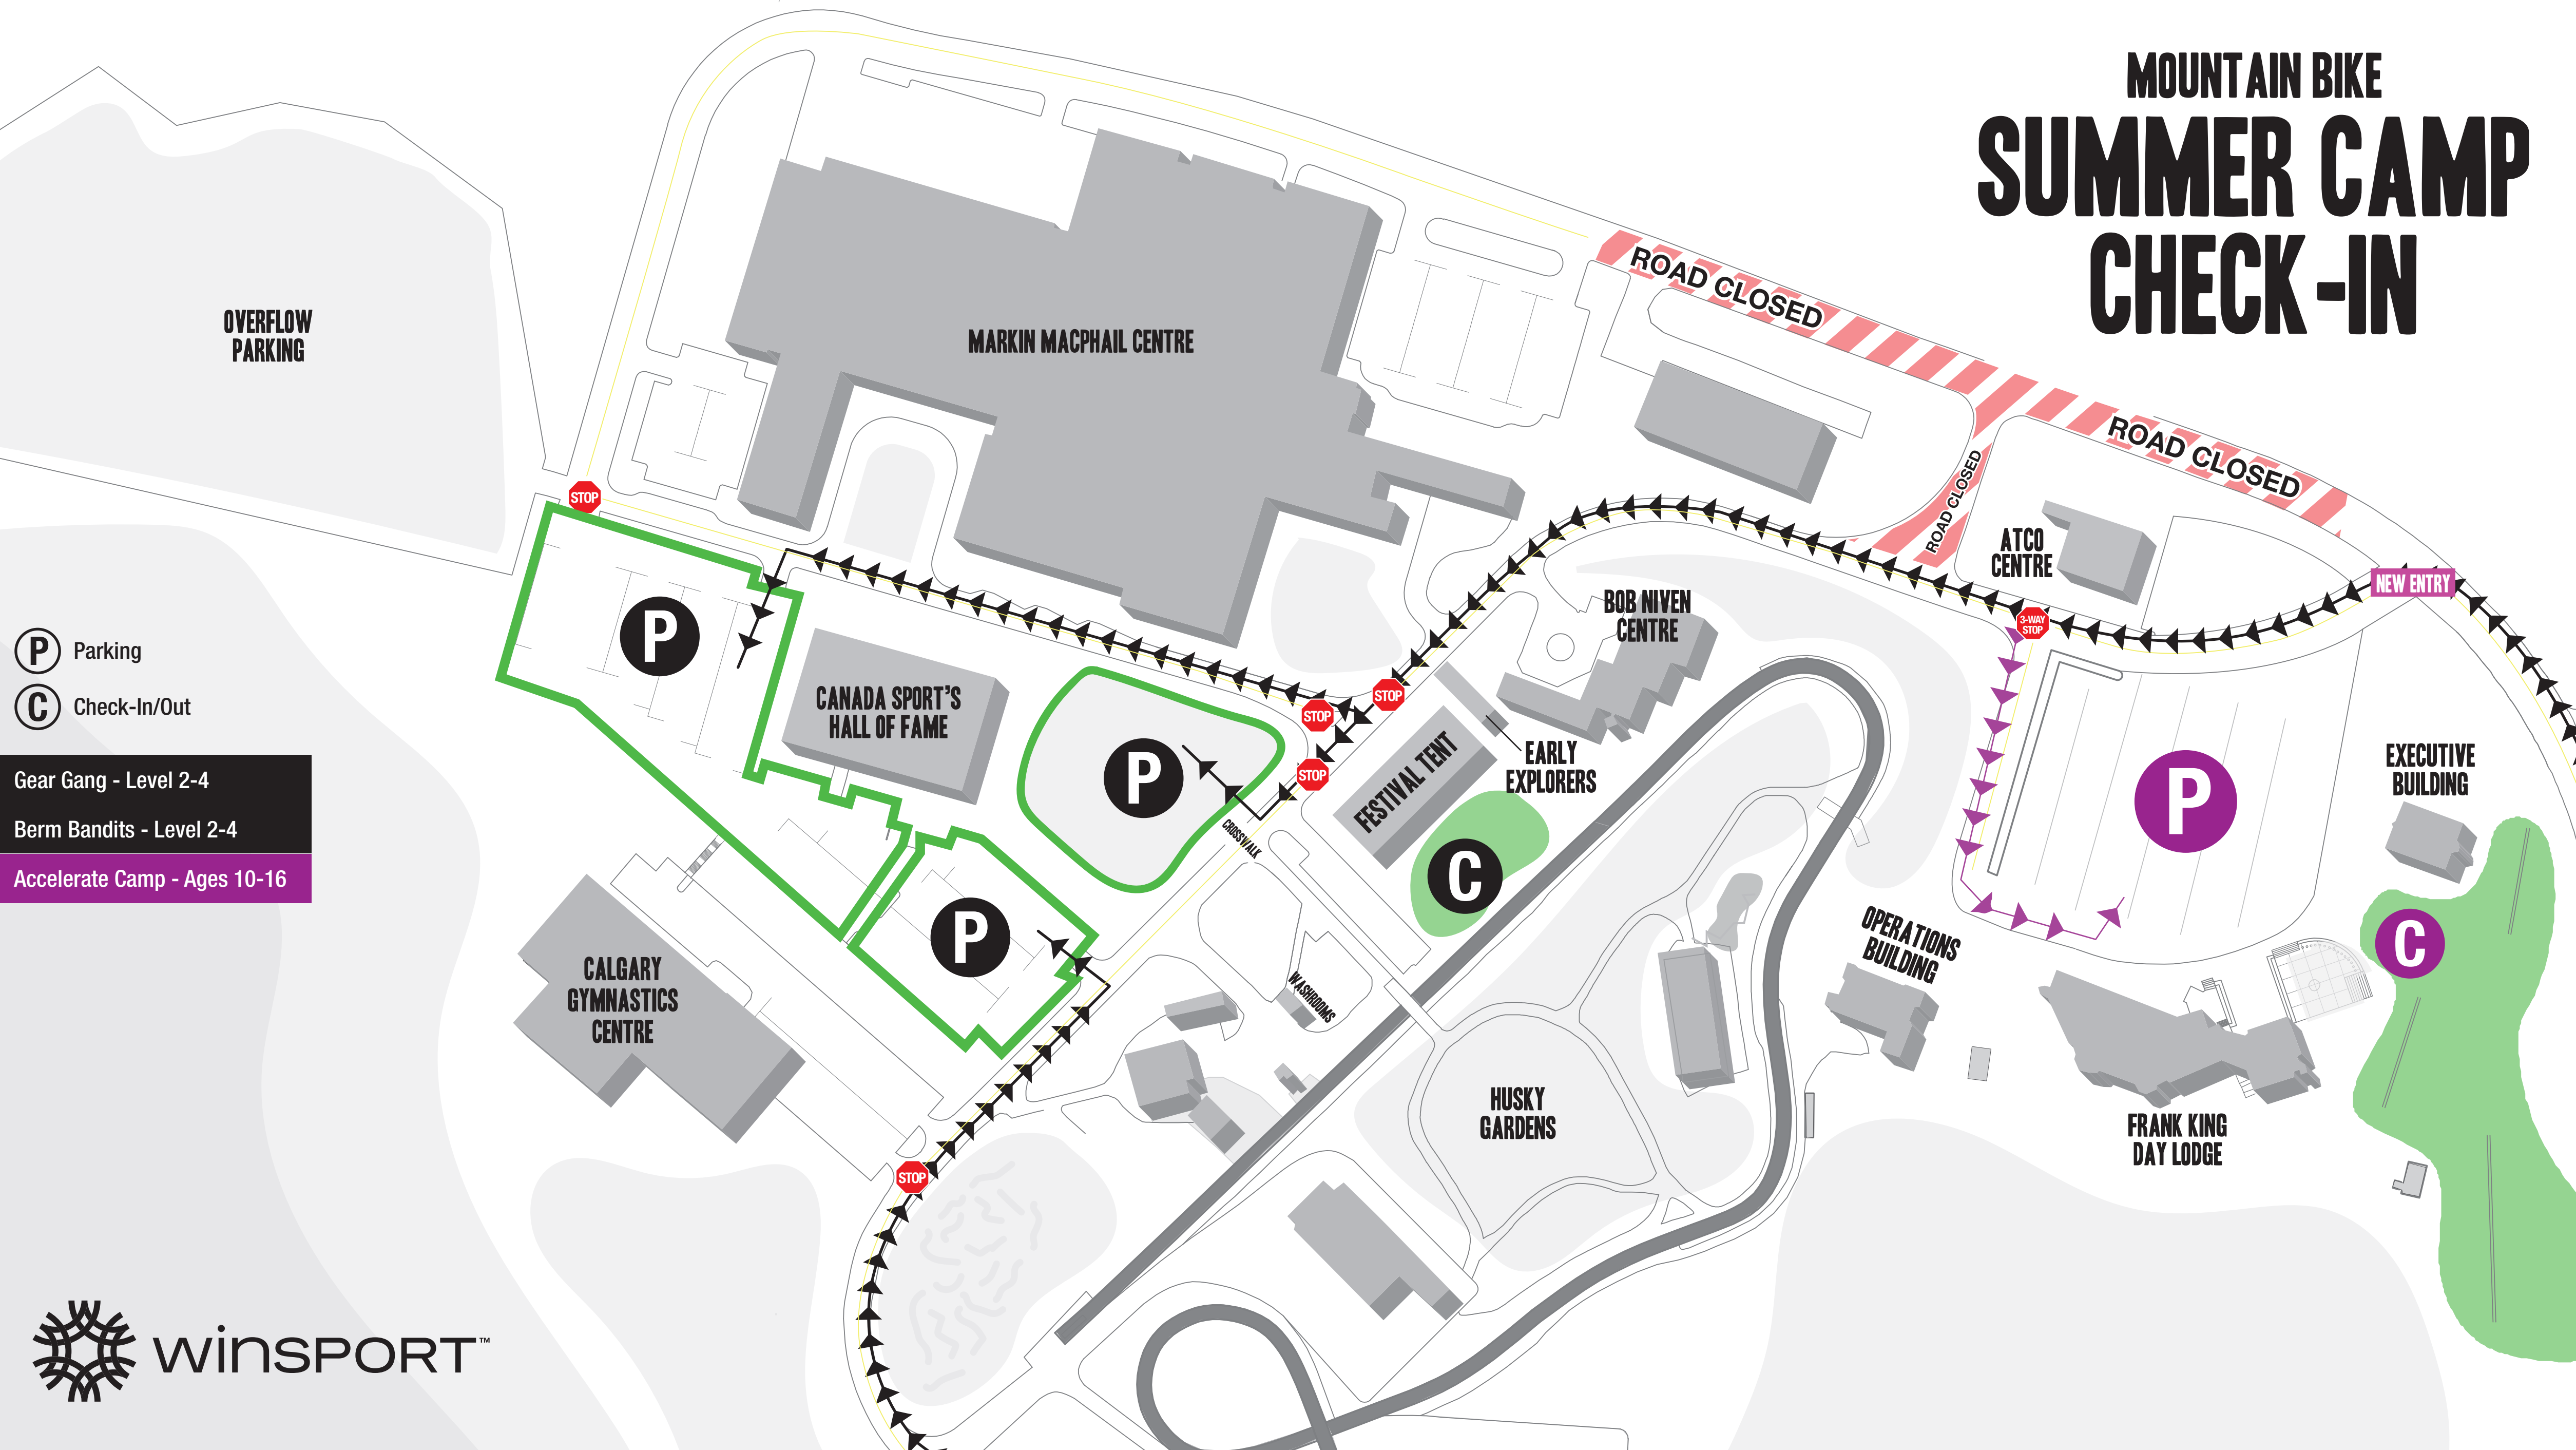

MOUNTAIN BIKE SUMMER CAMP CHECK-IN

- P** Parking
- C** Check-In/Out

- Gear Gang - Level 2-4
- Berm Bandits - Level 2-4
- Accelerate Camp - Ages 10-16